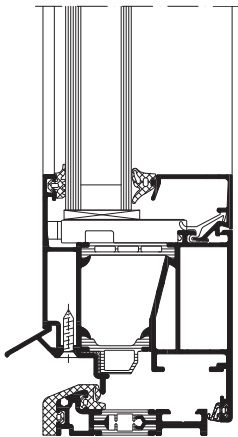

Schüco Ventana AWS 65

Schüco Window AWS 65

Serie con infinitas posibilidades de ejecución

The basic series with a comprehensive range of imaginative designs

Propiedades y ventajas

- Aislamiento térmico mejorado con profundidad de 65 mm: Valor U_g de $2,2 \text{ W/m}^2\text{K}$ (ancho de vista 117 mm)
- Amplio abanico de perfiles que incluyen los sistemas de diseño Schüco Ventana AWS 65 RL, Schüco Ventana AWS 65 SL y Schüco Ventana AWS 65 MC (Multi Contour)
- Compatibles con el programa de puertas Schüco ADS
- Especial para el mercado italiano sistema de diseño Schüco Ventana AWS 65 RD (Residential Design) y Schüco Ventana AWS 65 SD (Soft Design)
- Opcional como hoja alineada o apertura al exterior

Features and benefits

- Improved thermal insulation with a basic depth of 65 mm: U_g values of $2.2 \text{ W/m}^2\text{K}$ (face width 117 mm)
- Wide selection of profiles including the design systems: Schüco Window AWS 65 RL, Schüco Window AWS 65 SL and Schüco Window AWS 65 MC (multi-contour)
- Matches the Schüco ADS door range
- Also, for the Italian window market, there are the design systems Schüco Window AWS 65 RD (Residential Design) and Schüco Window AWS 65 SD (Soft Design)
- Available as flush-fitted or outward-opening vent

Escala 1:2
Scale 1:2

Puerta balconera sin barreras

Con una altura de sólo 20 mm, los elementos Schüco sin barrera representan una solución óptima para puertas balconeras y puertas de patio y cumple con los estándares DIN 18024 y 18025. Estas soluciones son altamente recomendadas para residencias de ancianos y hospitales. Los sistemas de ventanas Schüco AWS permiten soluciones prácticas para ventanas oscilobatientes y de doble hoja sobre la base de los herrajes ocultos Schüco AvanTec.